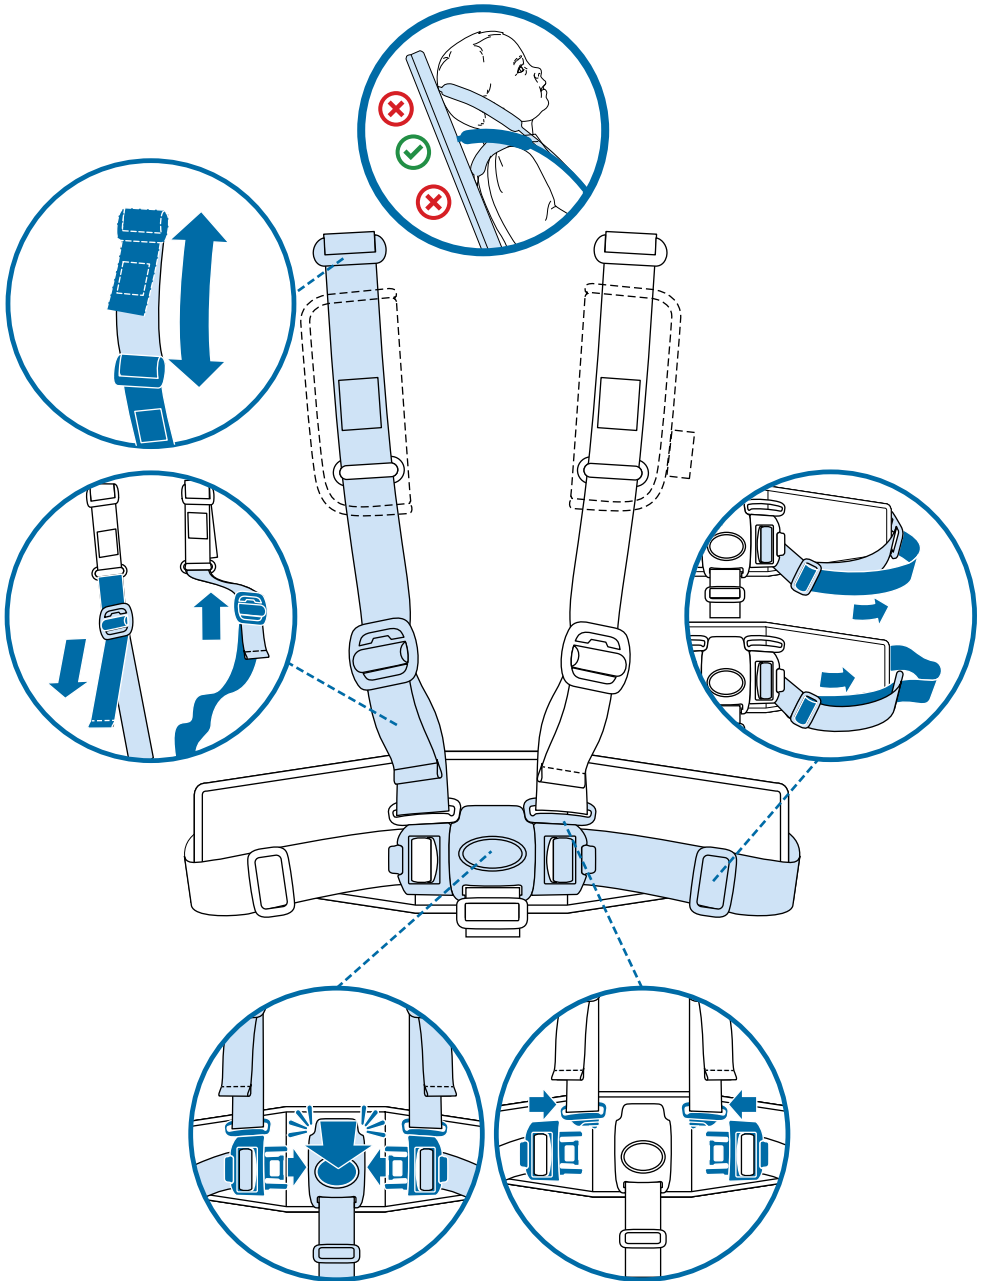

11

AUSTRALIA ONLY

12

13

USA

UPPAbaby, 276 Weymouth Street, Rockland, MA 02370 | [uppababy.com](http://uppababy.com) | 1.844.823.3132

Model 1401-RDG

All rights reserved. © 2021 UPPAbaby. UPPAbaby and all associated logos are trademarks. All product specifications are correct at time of print. UPPAbaby reserves the right to change anything at any time without prior notice. Color representation is as close as print processes allow. Not all colors available at all retailers. **UBMAN087-V06**